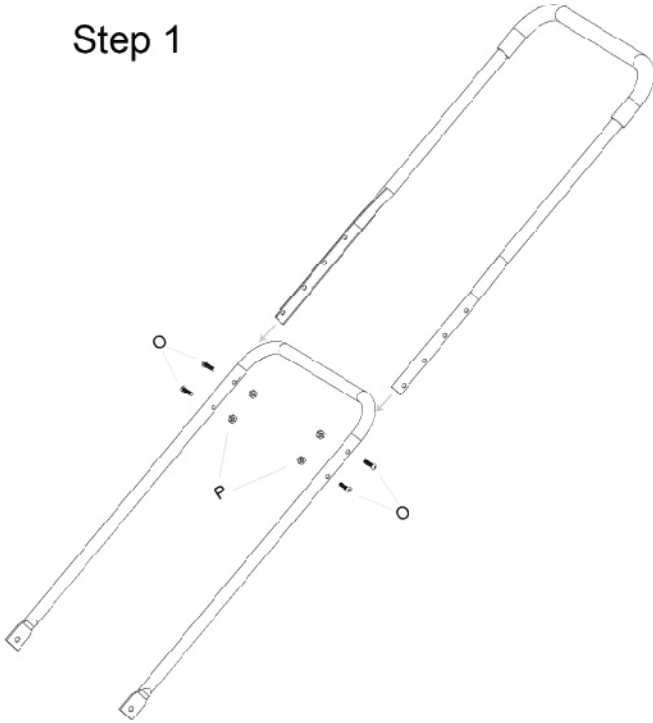

Assembly Instructions

Step 1